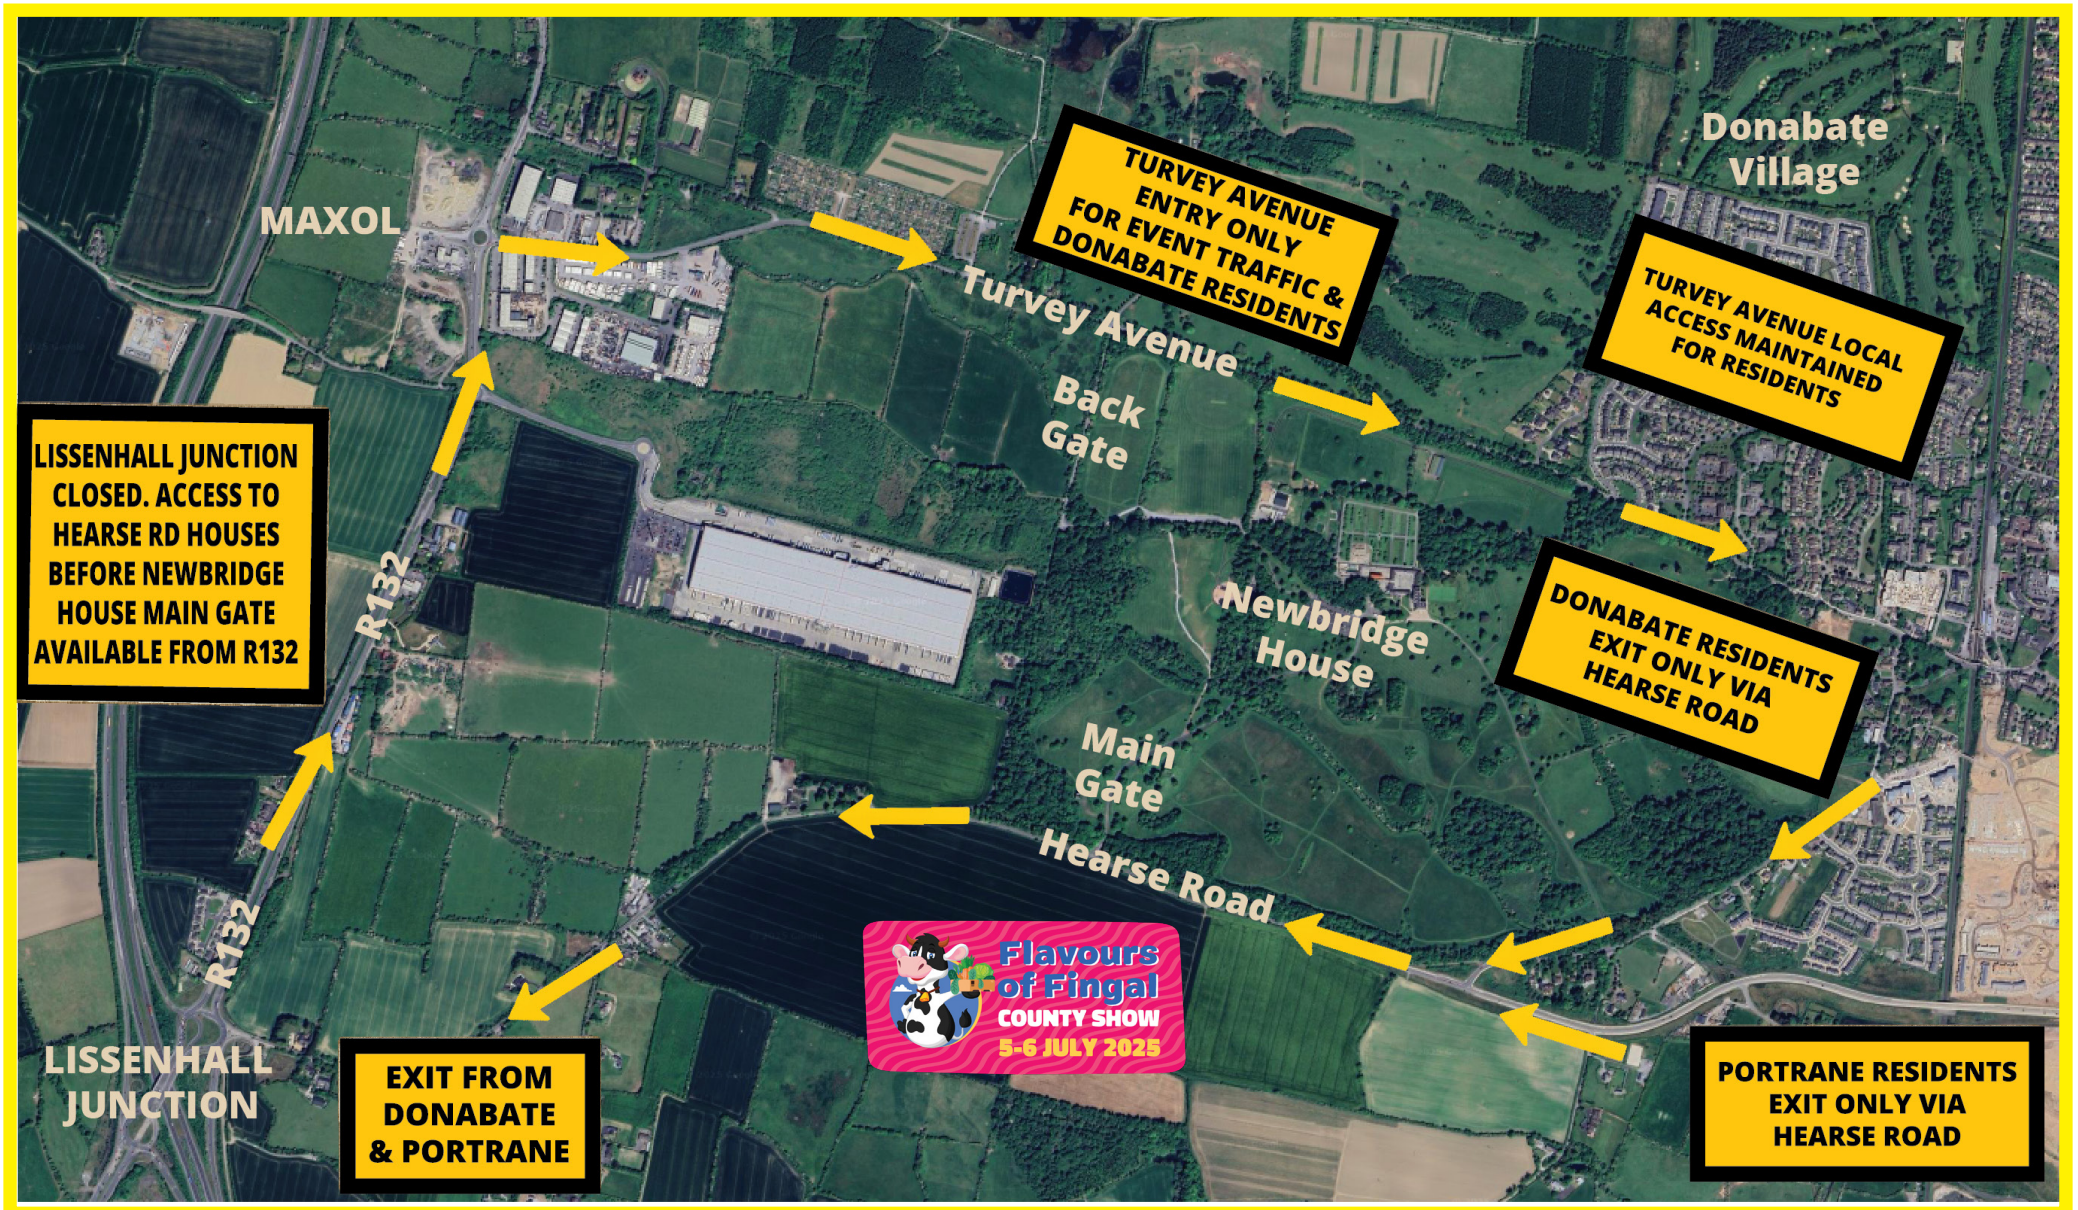

LOCAL TRAFFIC RESTRICTIONS 10AM - 6PM SATURDAY & SUNDAY*

ONE WAY SYSTEM IN OPERATION

*SUBJECT TO EARLIER OR LATER RESTRICTIONS BASED ON AN GARDA SÍOCHÁNA ADVISE